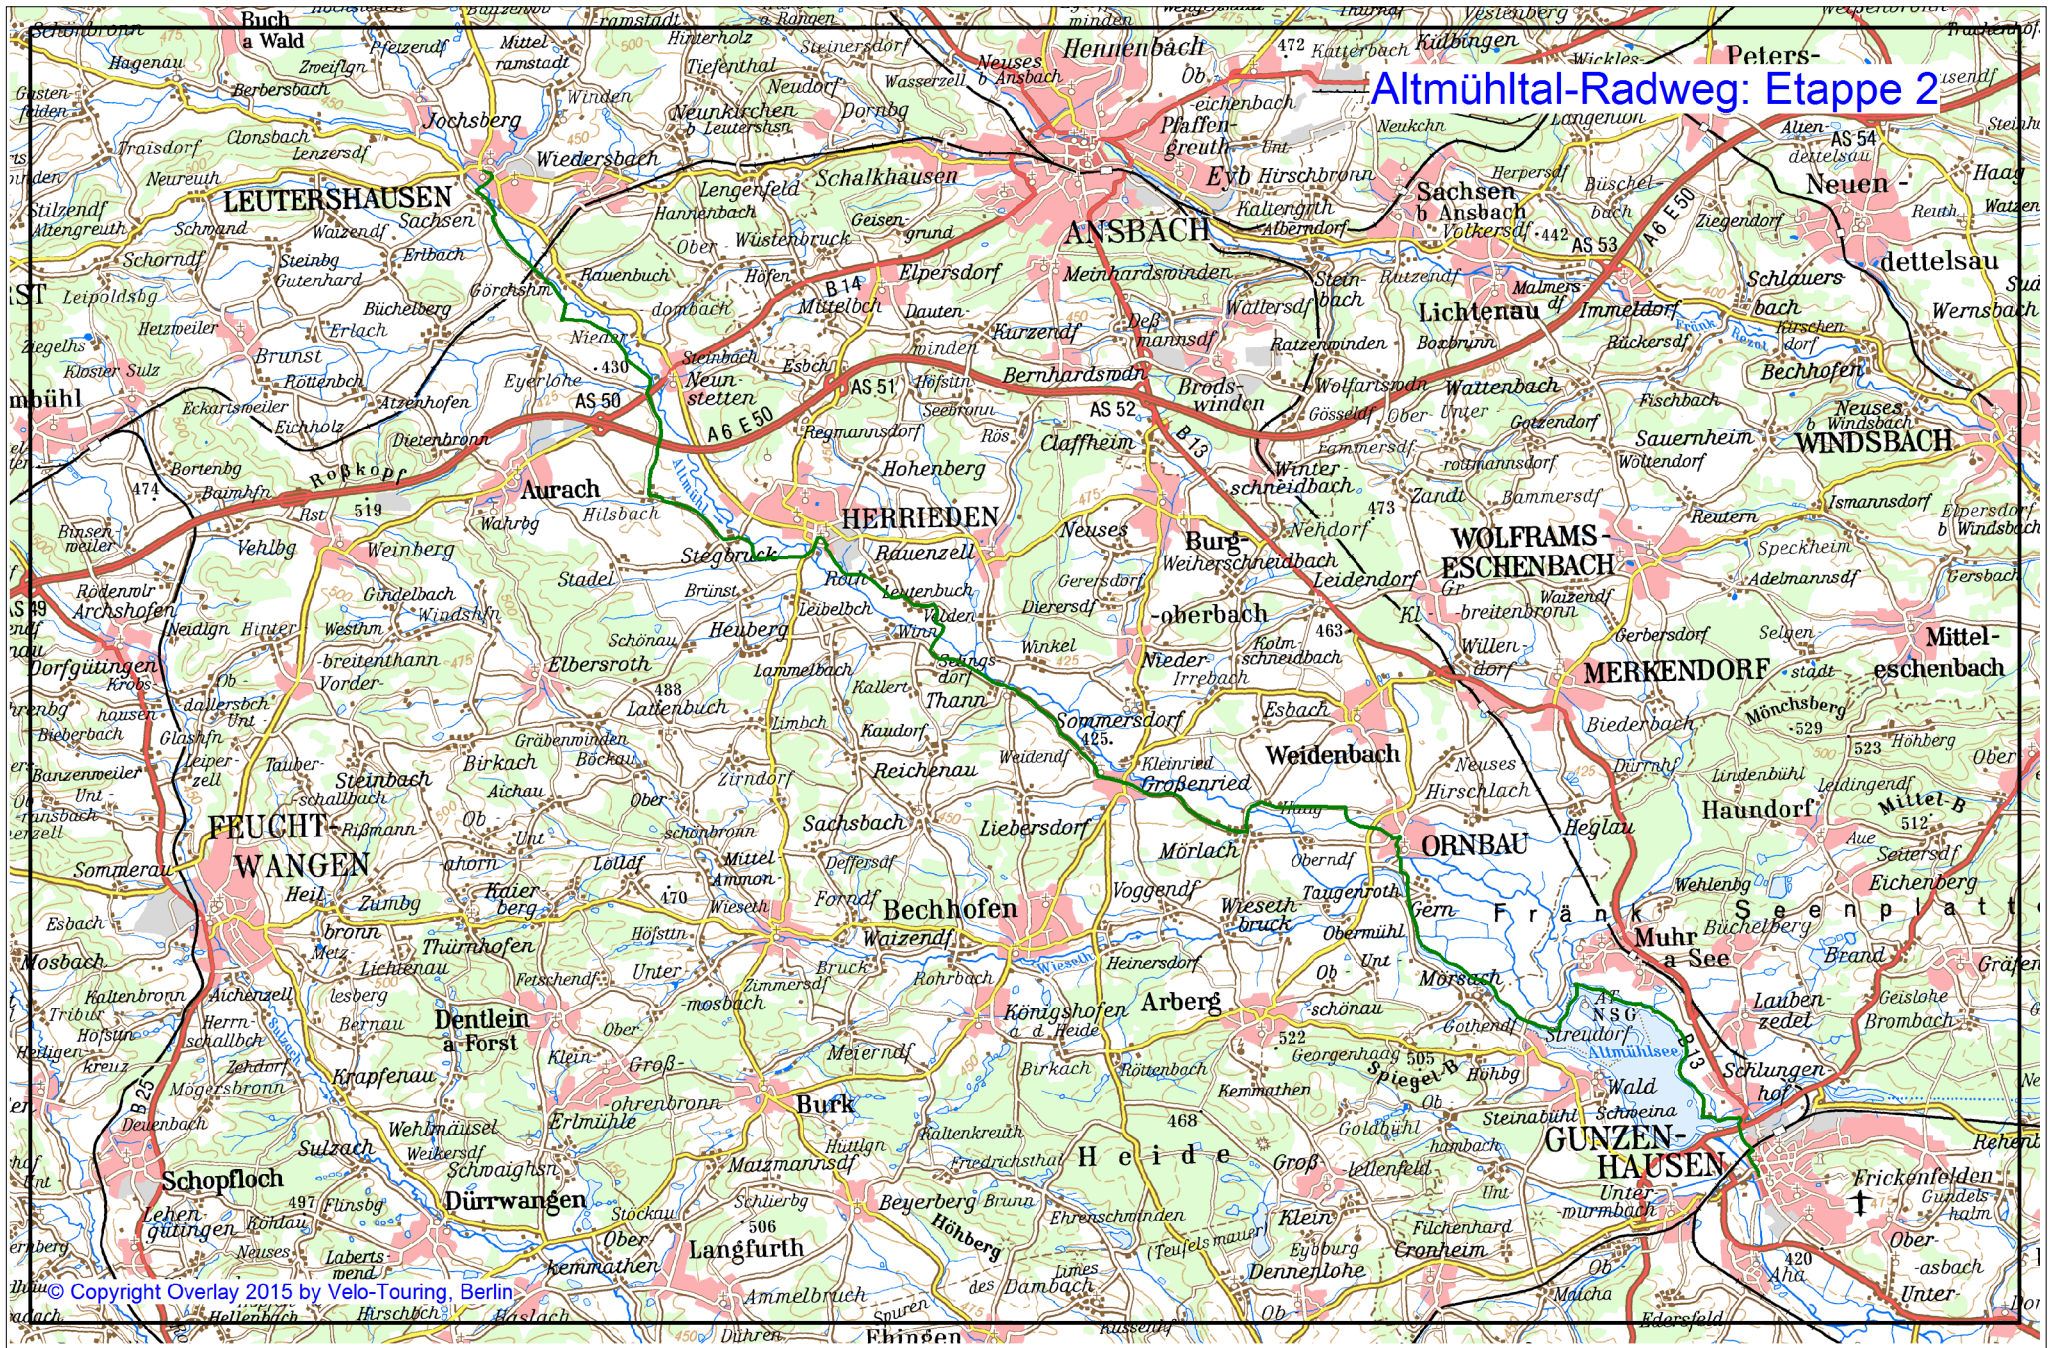

Altmühltal-Radweg: Etappe 2

© Copyright Overlay 2015 by Velo-Touring, Berlin