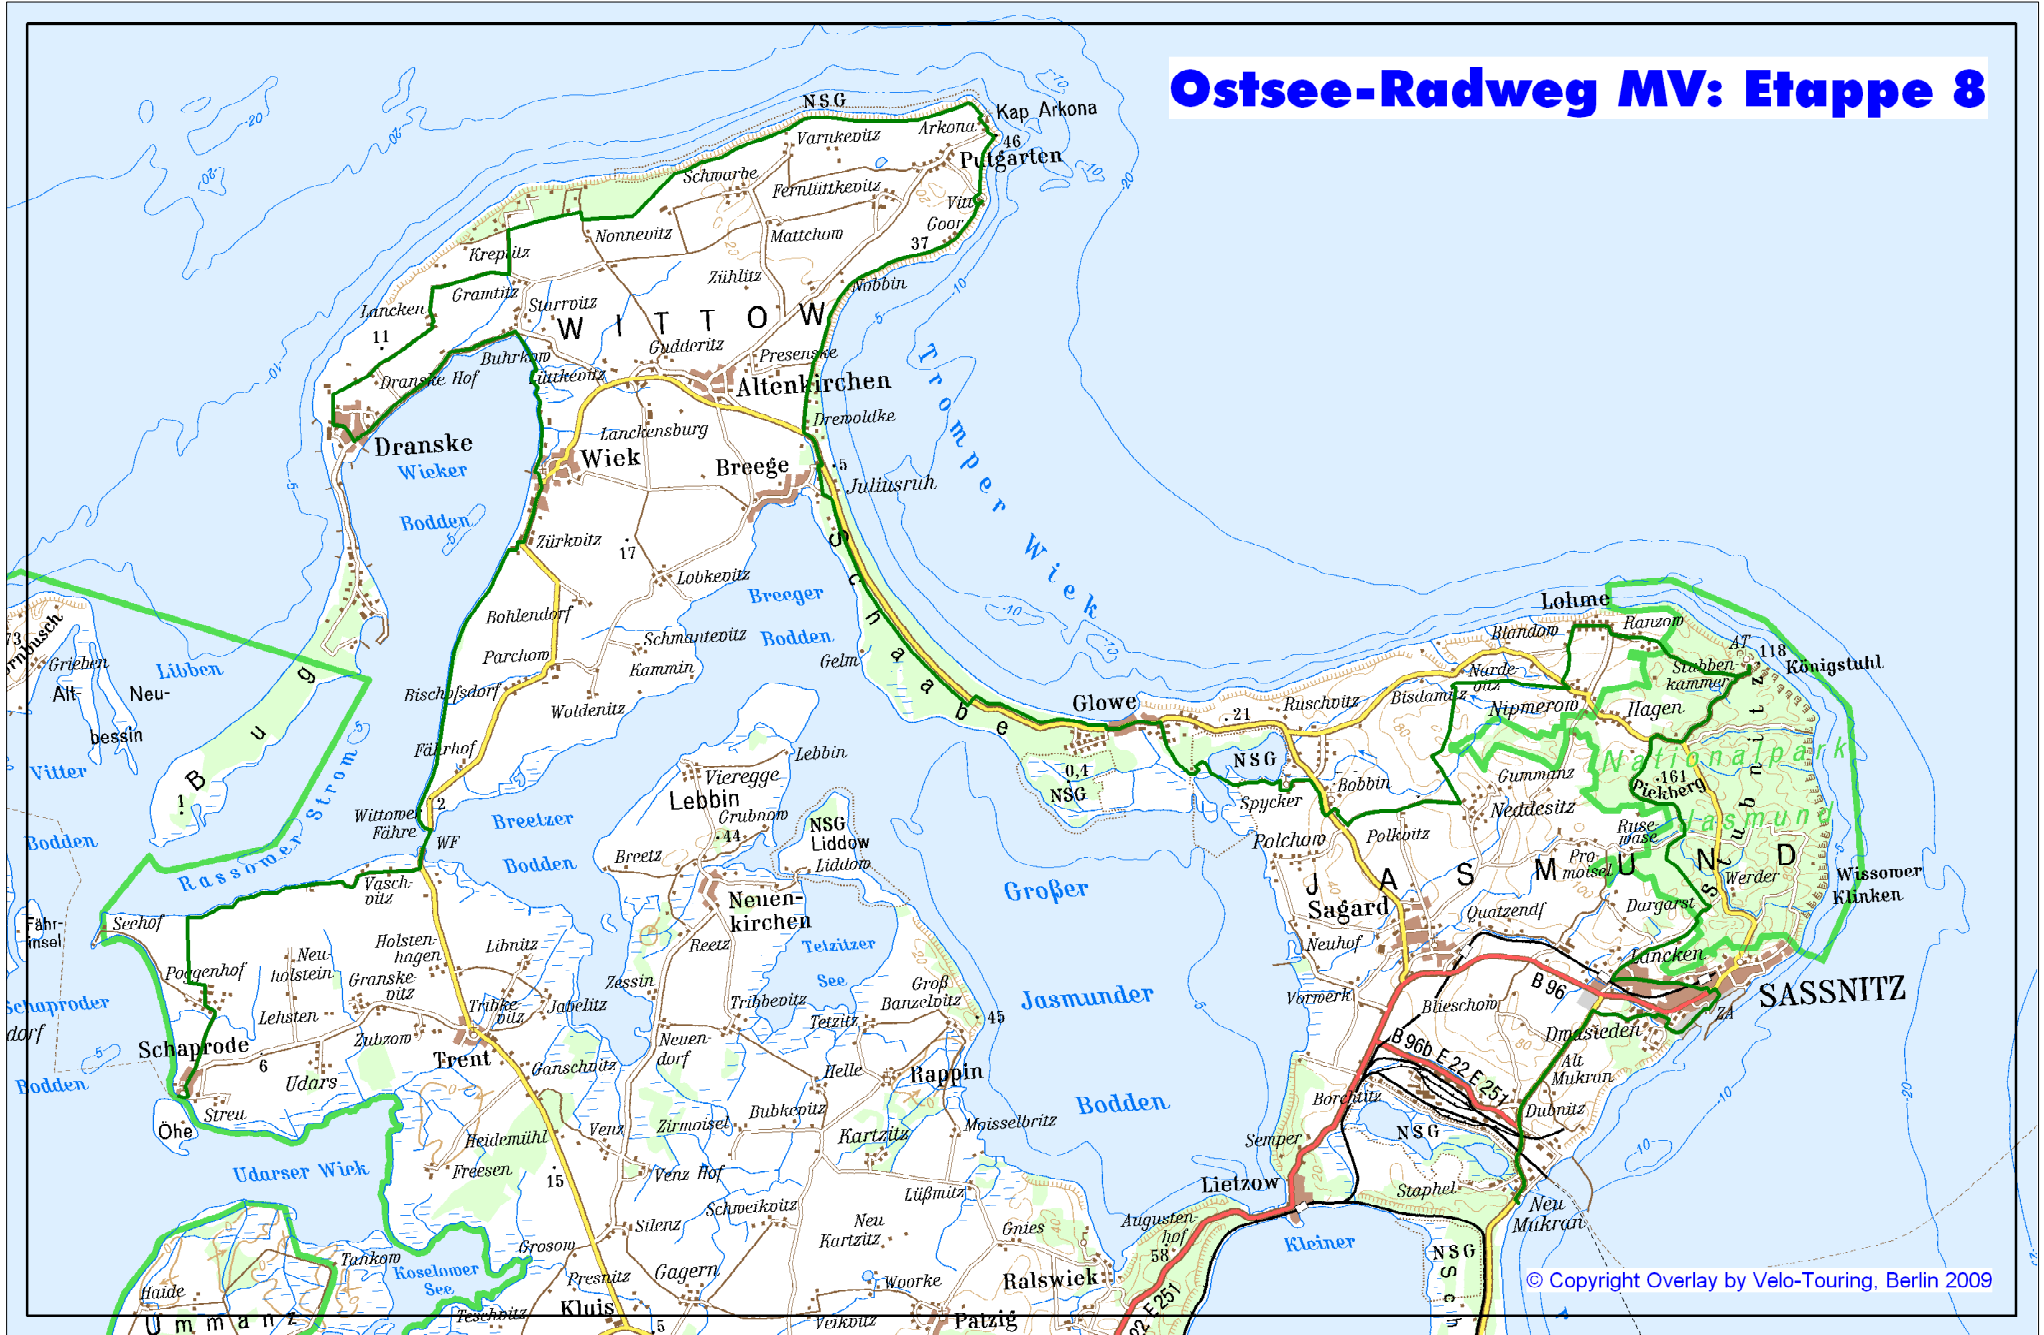

Ostsee-Radweg MV: Etappe 8

© Copyright Overlay by Velo-Touring, Berlin 2009