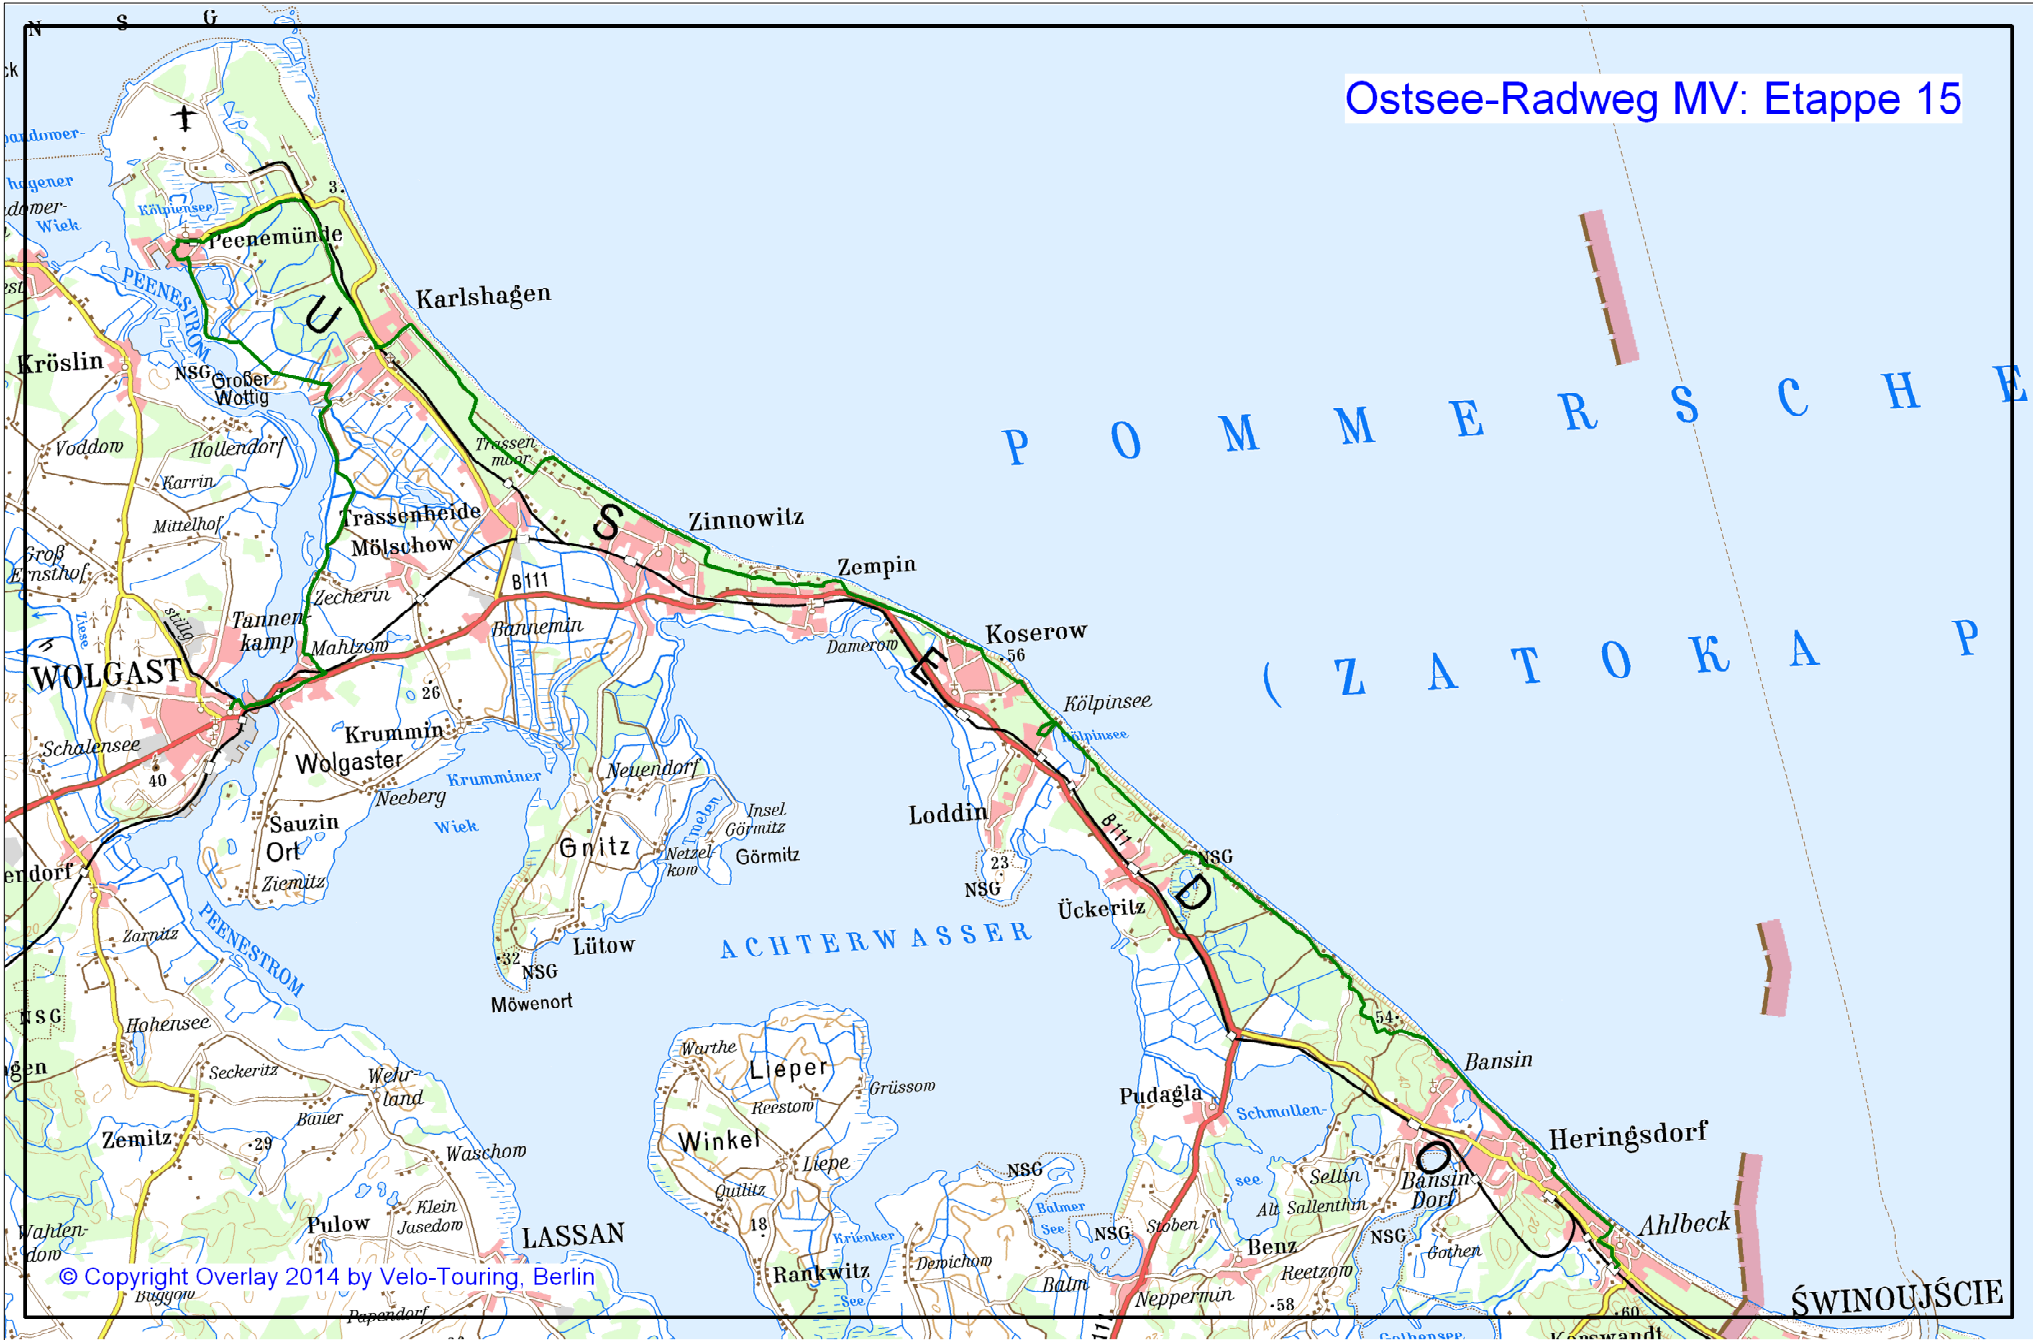

Ostsee-Radweg MV: Etappe 15

© Copyright Overlay 2014 by Velo-Touring, Berlin