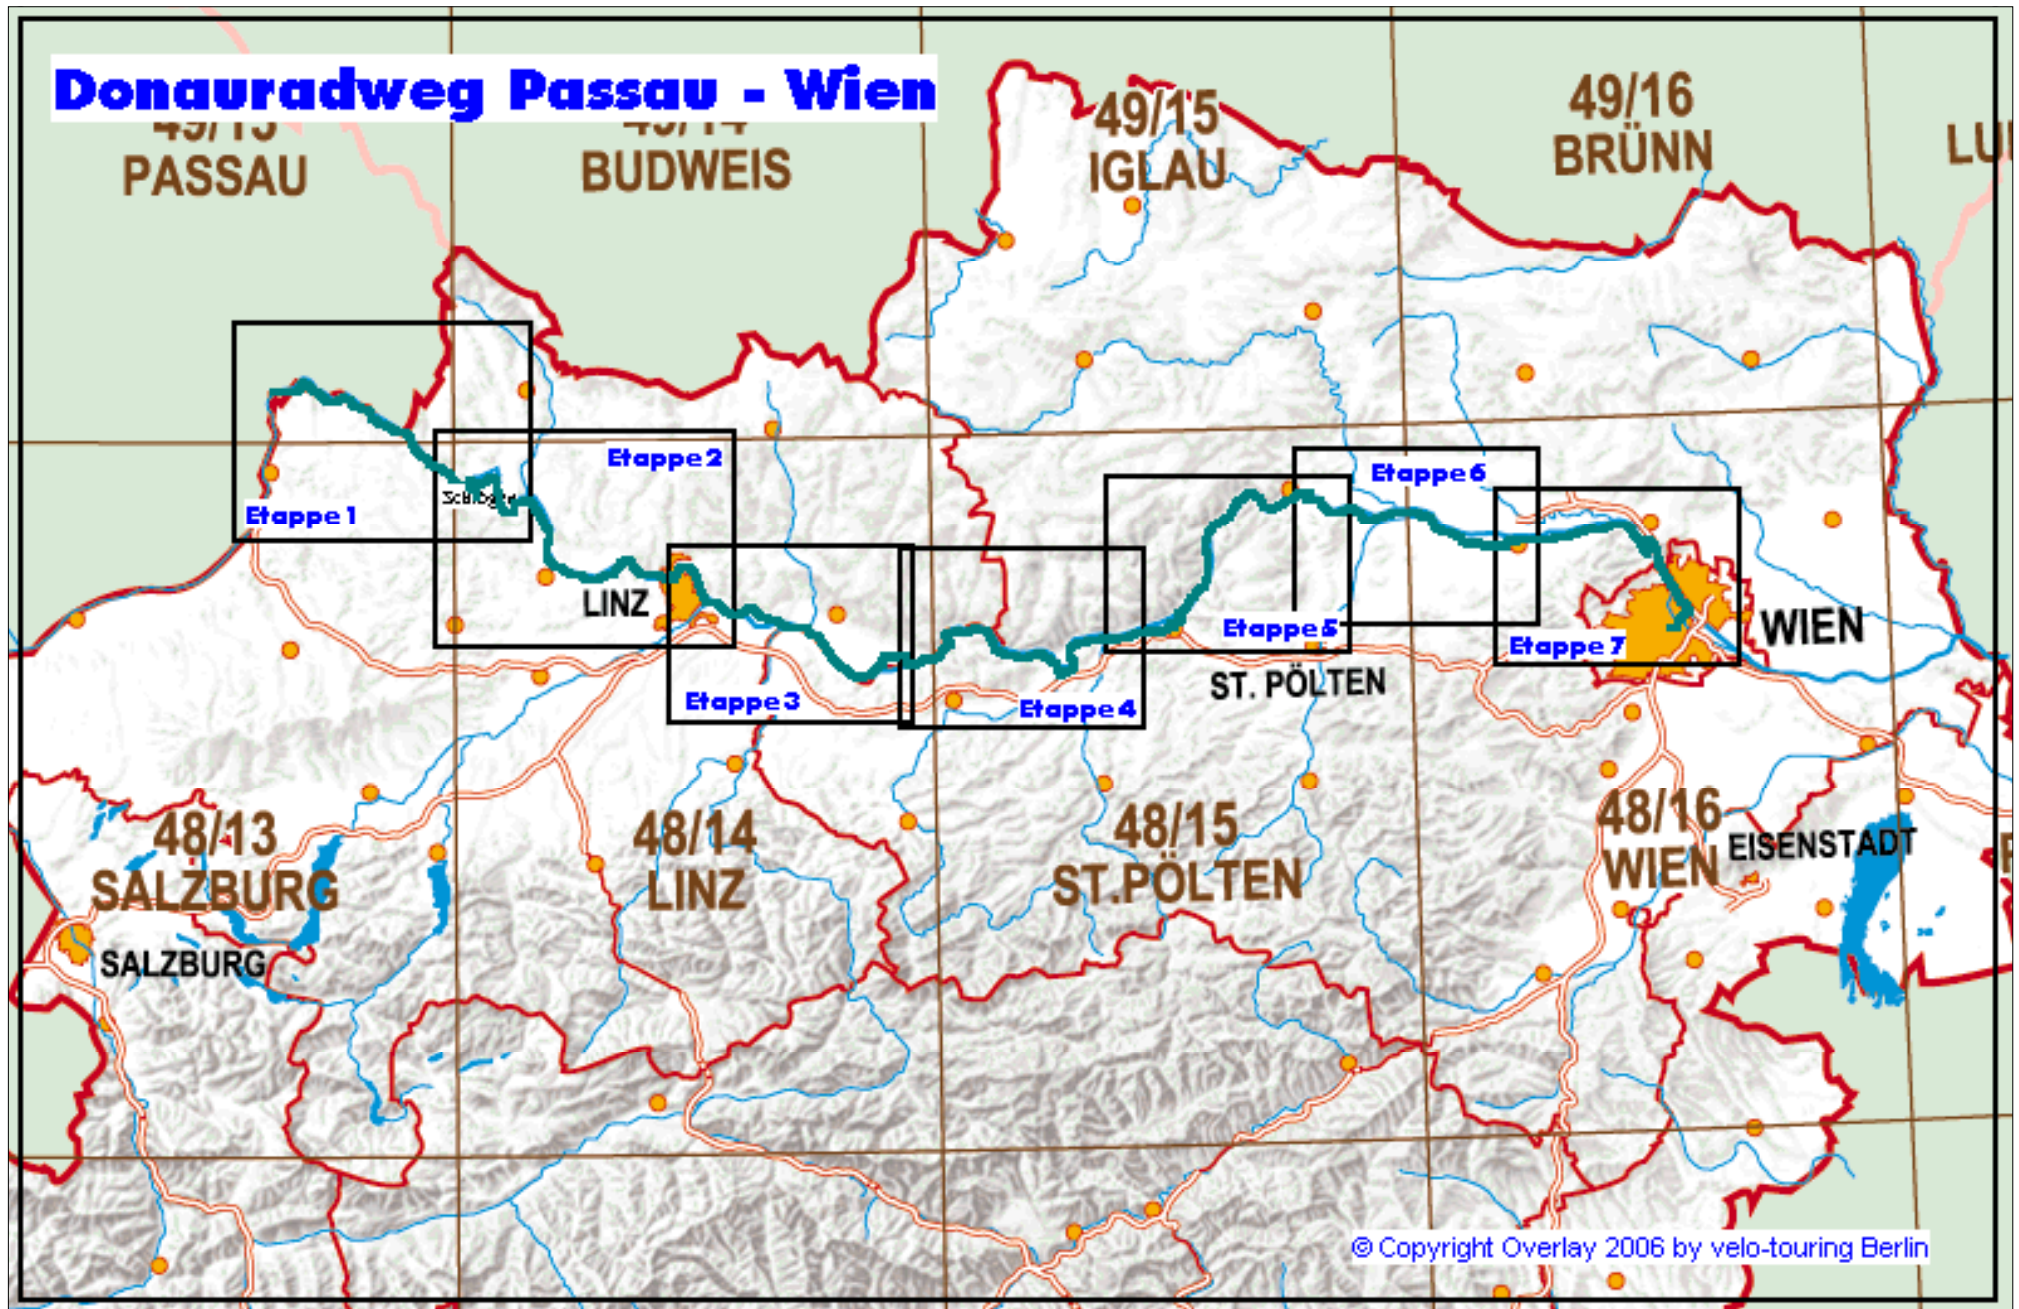

Donauradweg Passau - Wien

© Copyright Overlay 2006 by velo-touring Berlin