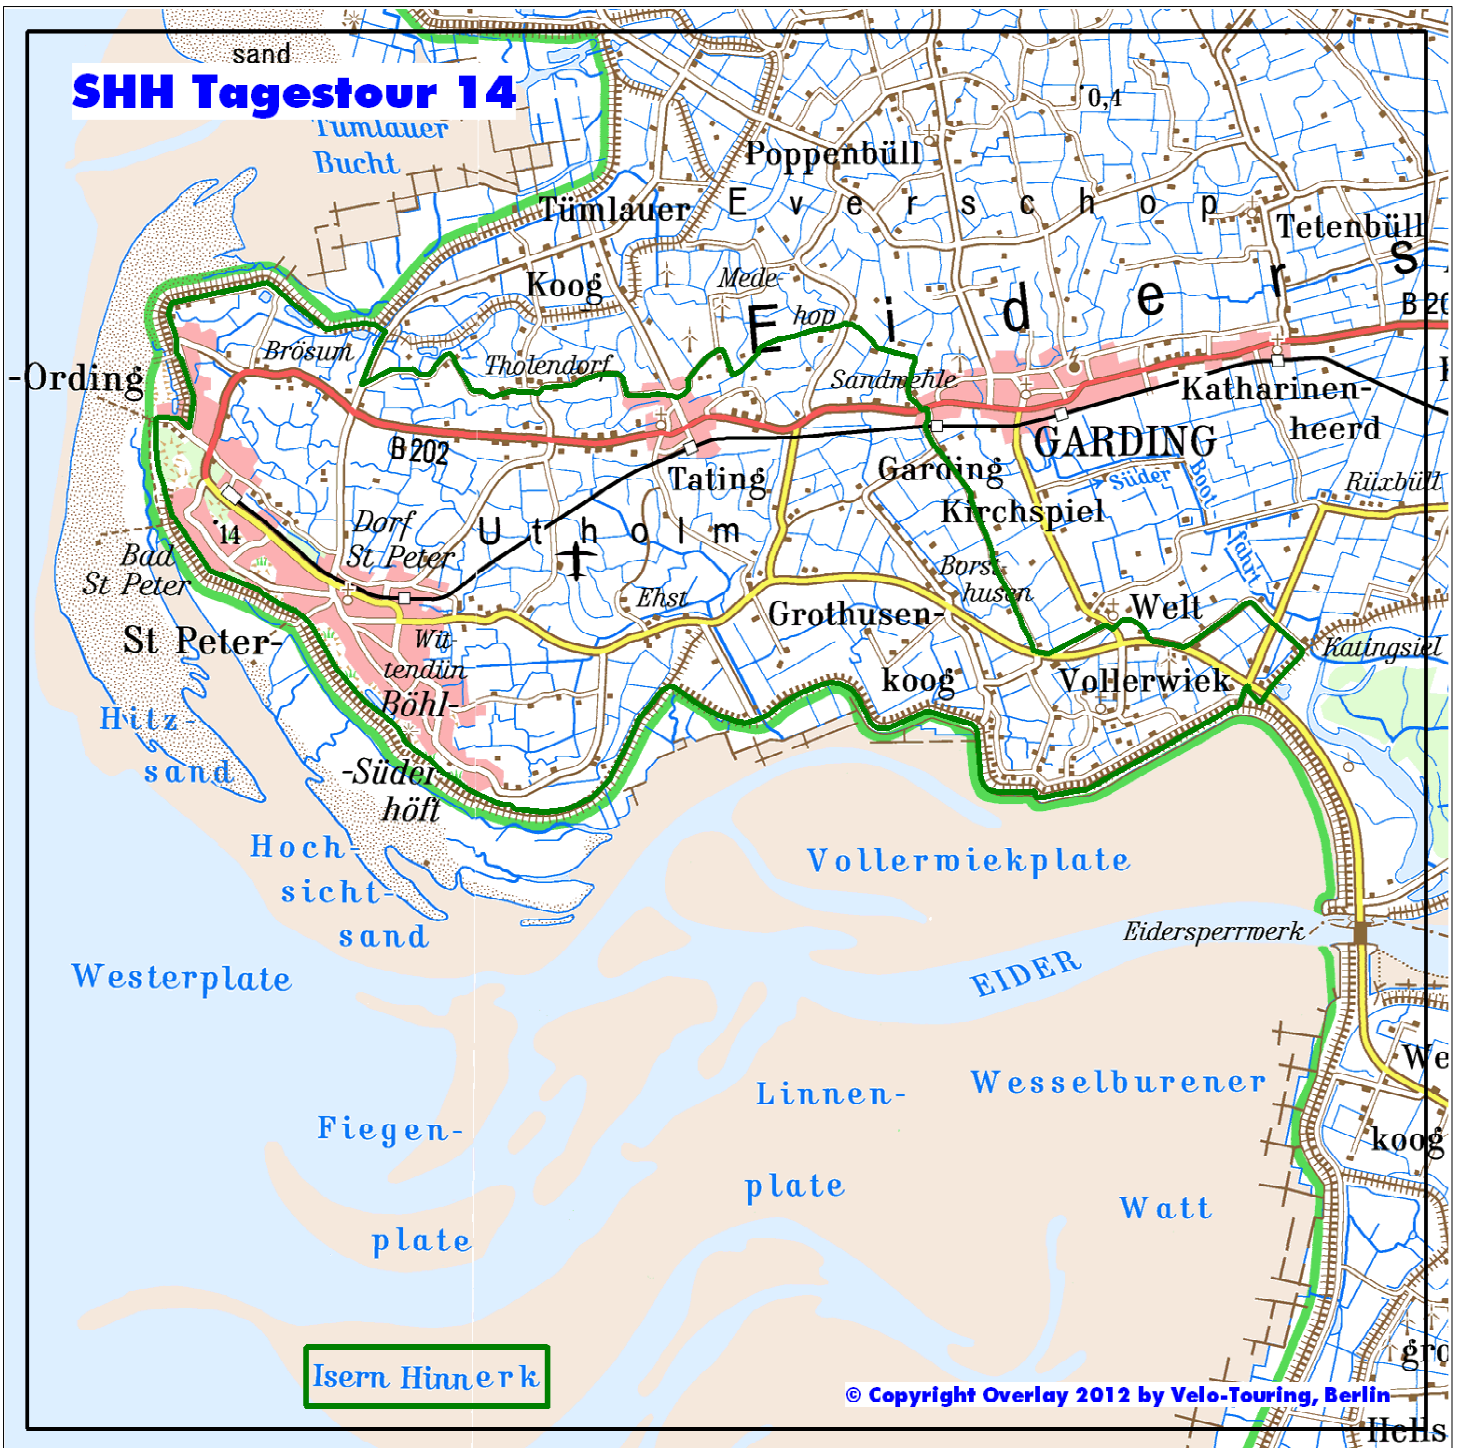

SHH Tagestour 14

© Copyright Overlay 2012 by Velo-Touring, Berlin