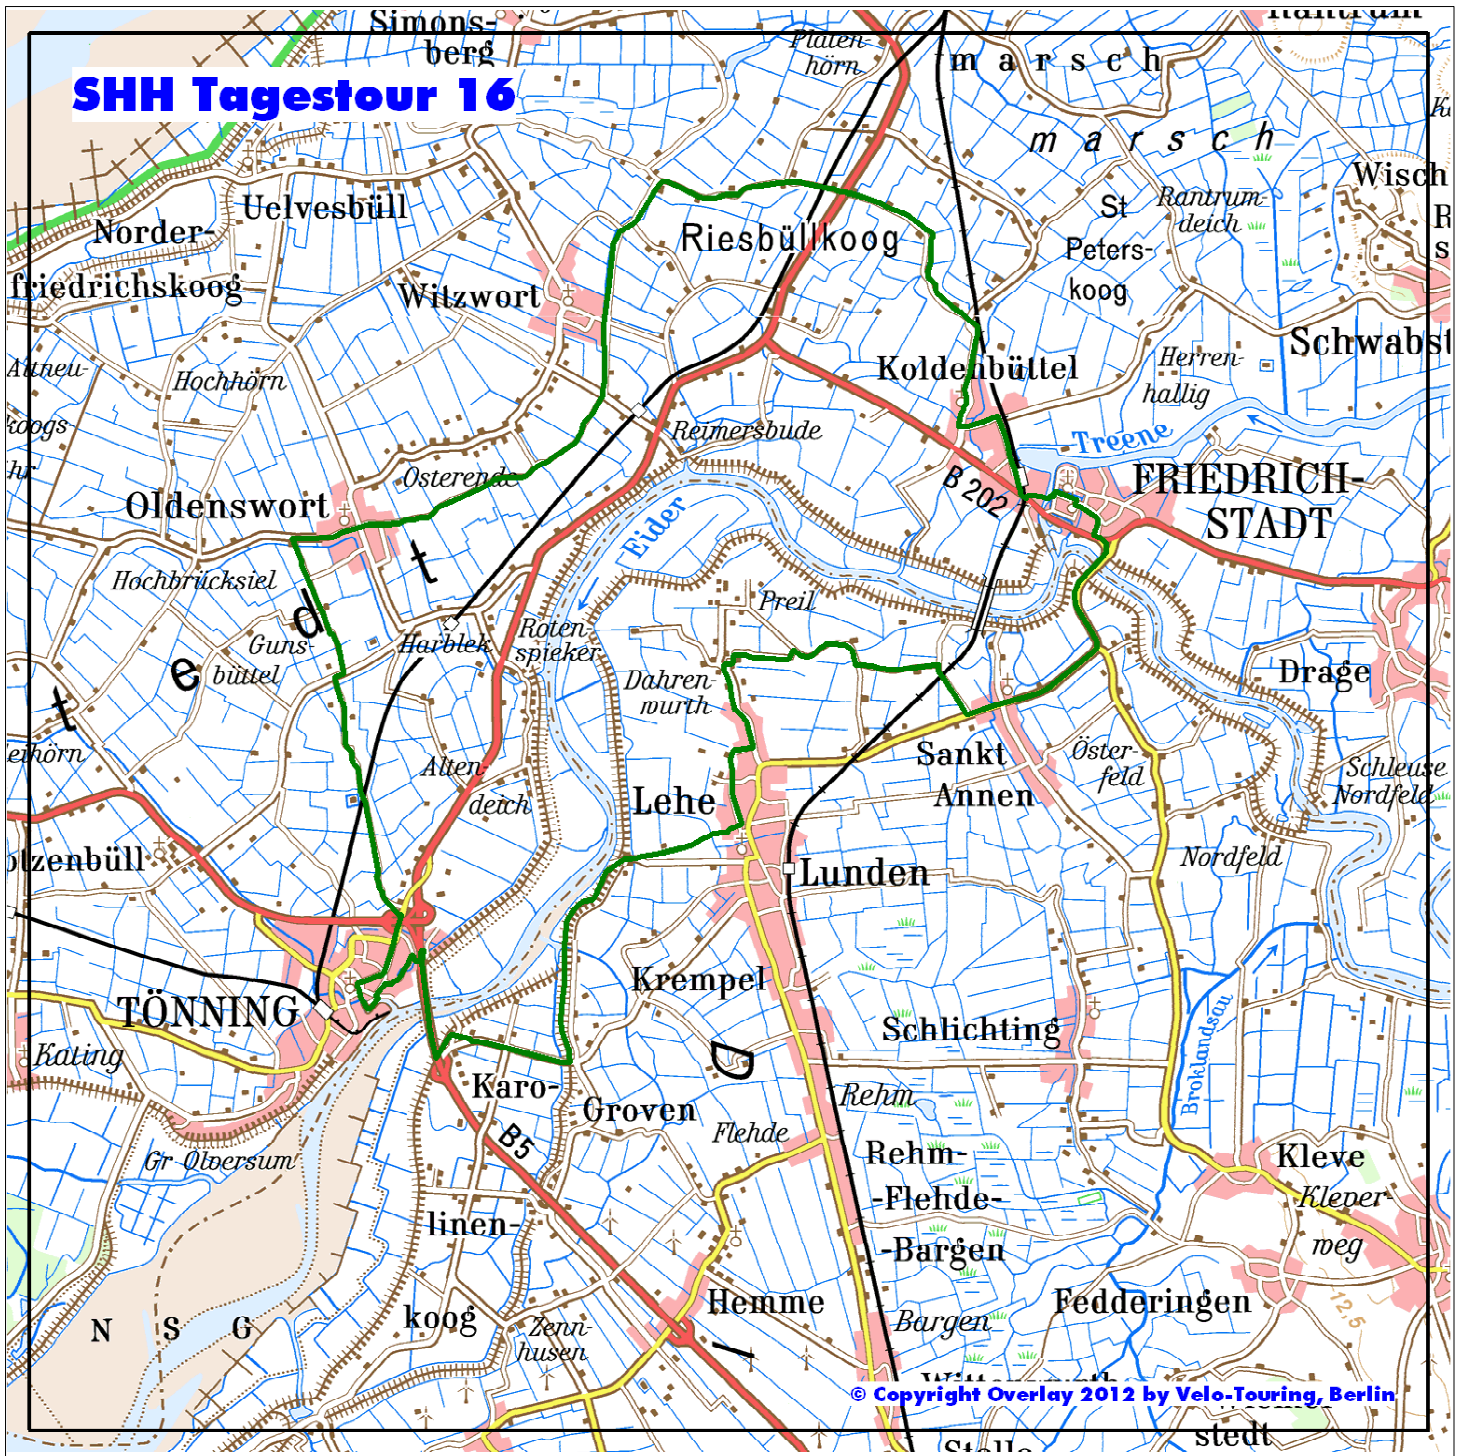

SHH Tagestour 16

© Copyright Overlay 2012 by Velo-Touring, Berlin