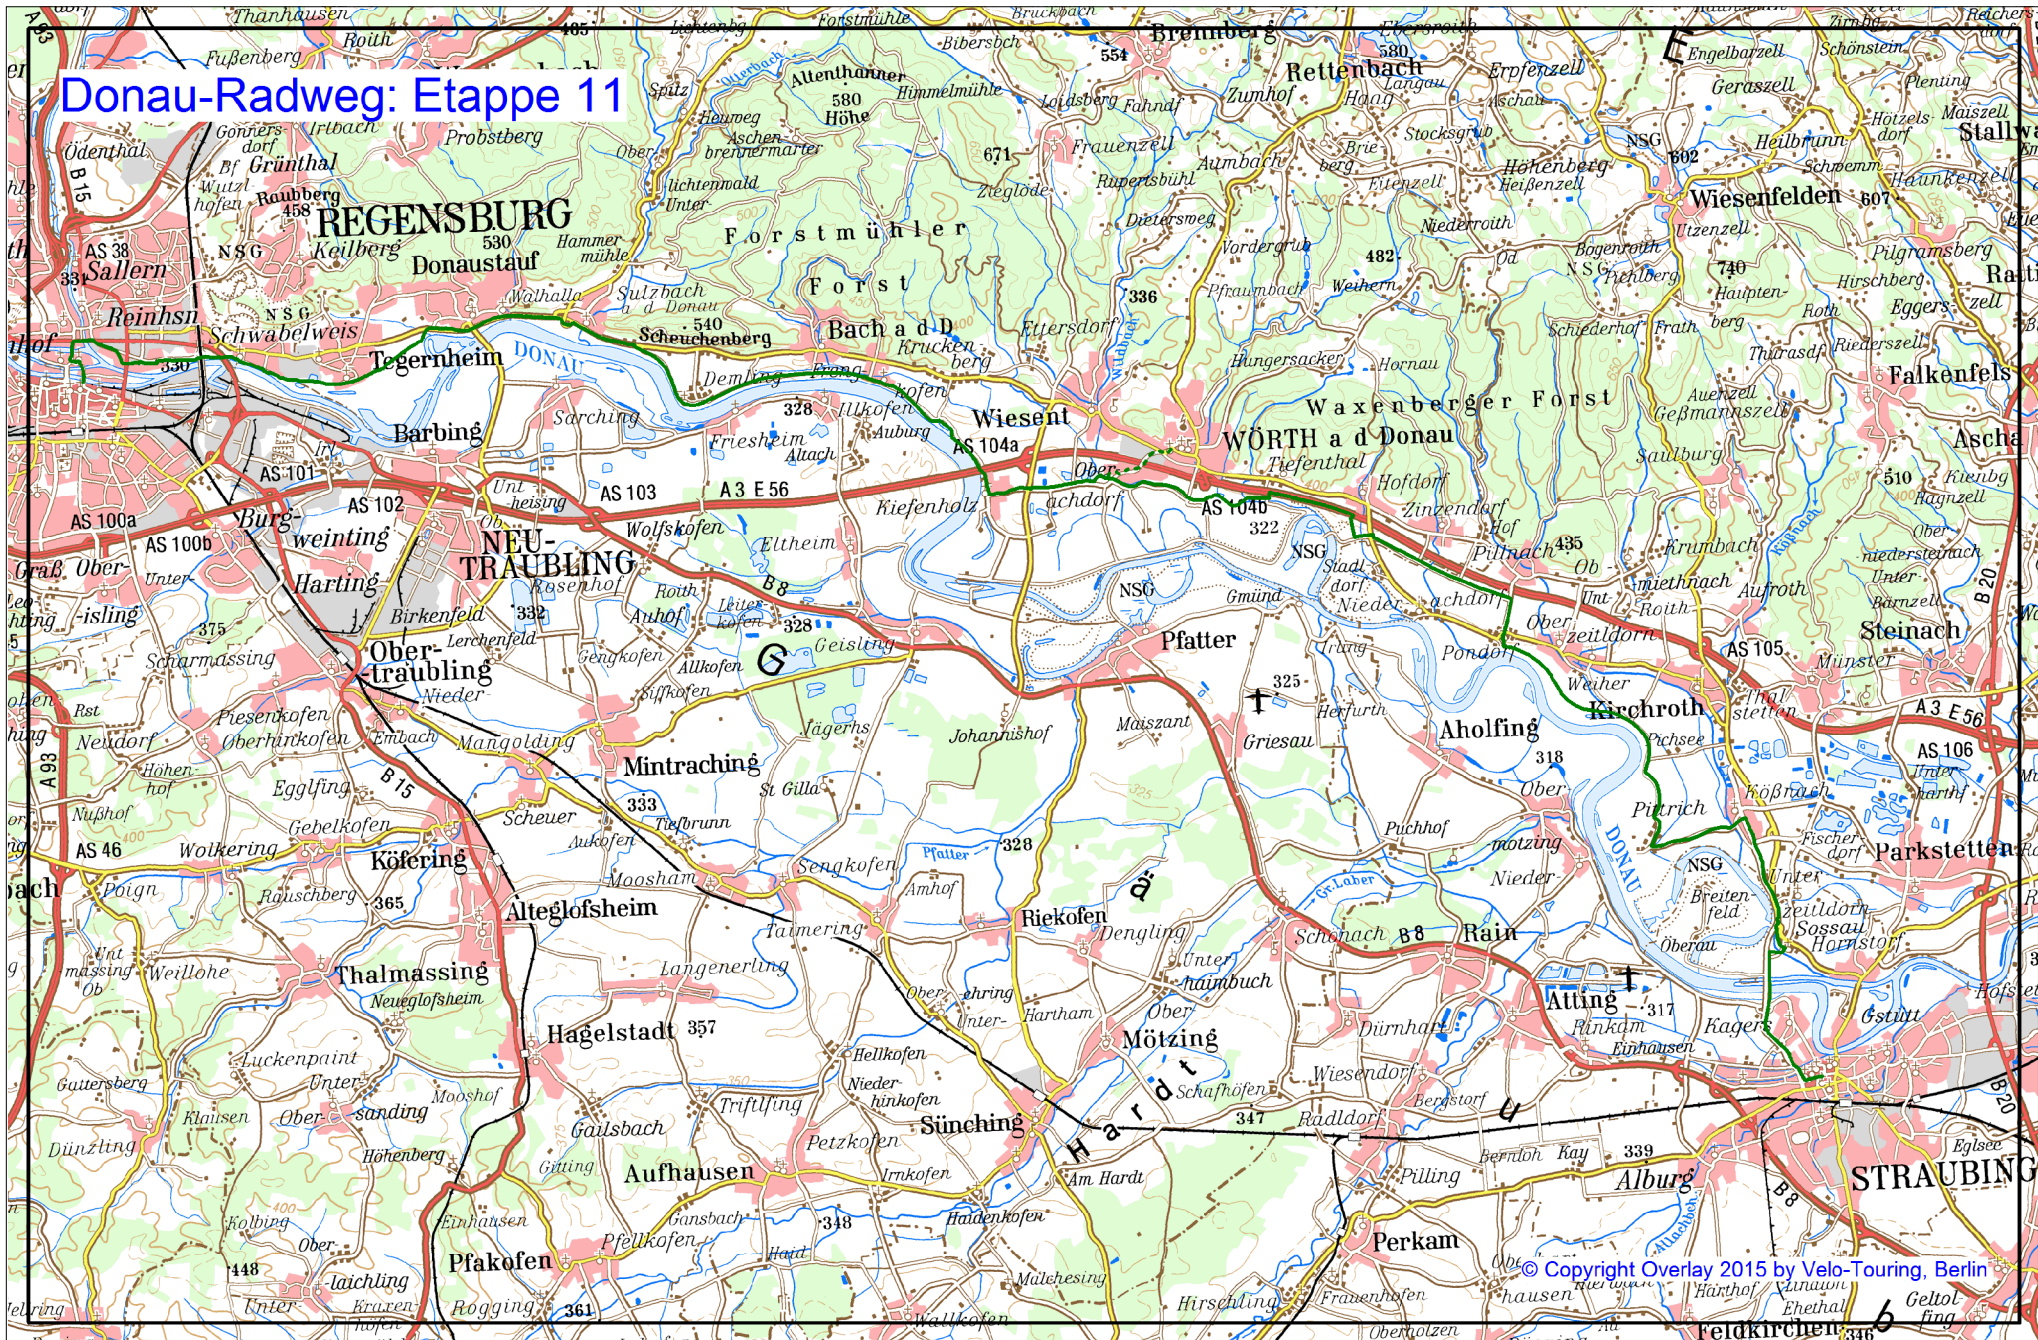

# Donau-Radweg: Etappe 11

© Copyright Overlay 2015 by Velo-Touring, Berlin