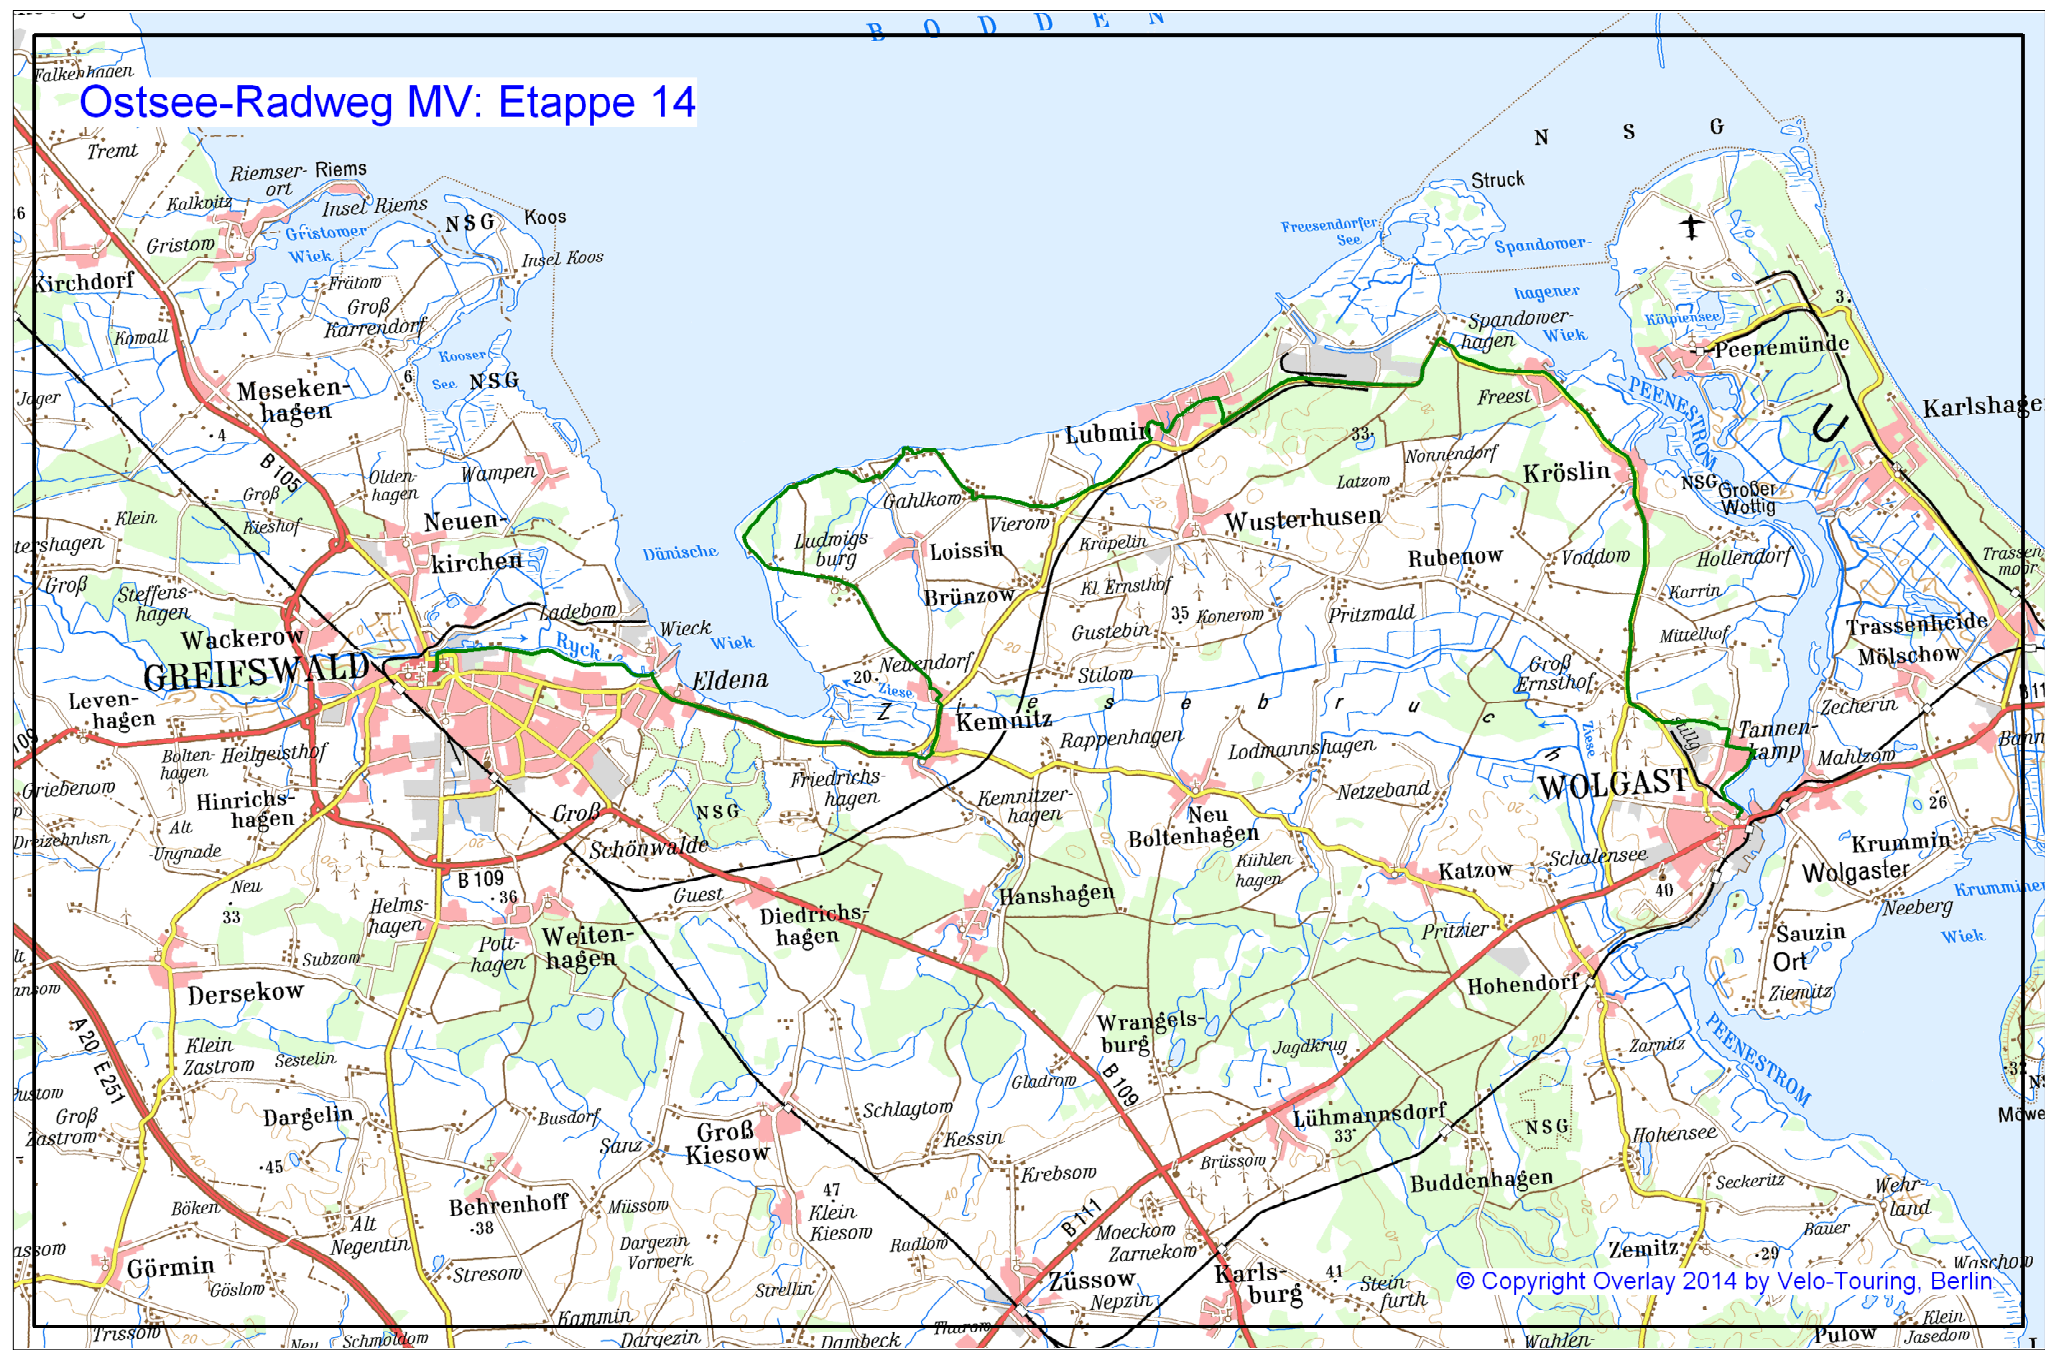

Ostsee-Radweg MV: Etappe 14

© Copyright Overlay 2014 by Velo-Touring, Berlin